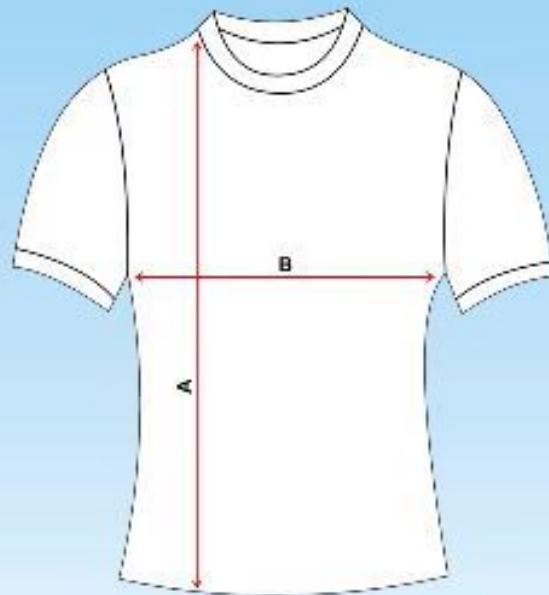

RIBERO SIZE CHART

(For Polo & T-shirt Styles)

Junior Measurements:

| Sizes / Ages | 3/4 | 5/6 | 7/8 | 9/10 | 11/12 | 13/14 |
|--------------|------|------|------|------|-------|-------|
| Length (A) | 18 | 19 | 21 | 23 | 24 | 25 |
| Chest (B) | 13.5 | 14.5 | 15.5 | 16.5 | 17.5 | 18 |

Adult Measurements:

| Sizes / Ages | S | M | L | XL | 2XL | 3XL | 4XL | 5XL |
|--------------|----|----|----|----|-----|-----|-----|-----|
| Length (A) | 27 | 28 | 29 | 30 | 31 | 32 | 32 | 33 |
| Chest (B) | 19 | 20 | 21 | 22 | 23 | 24 | 25 | 26 |

Please Note: (A) and (B) measurements are in INCHES